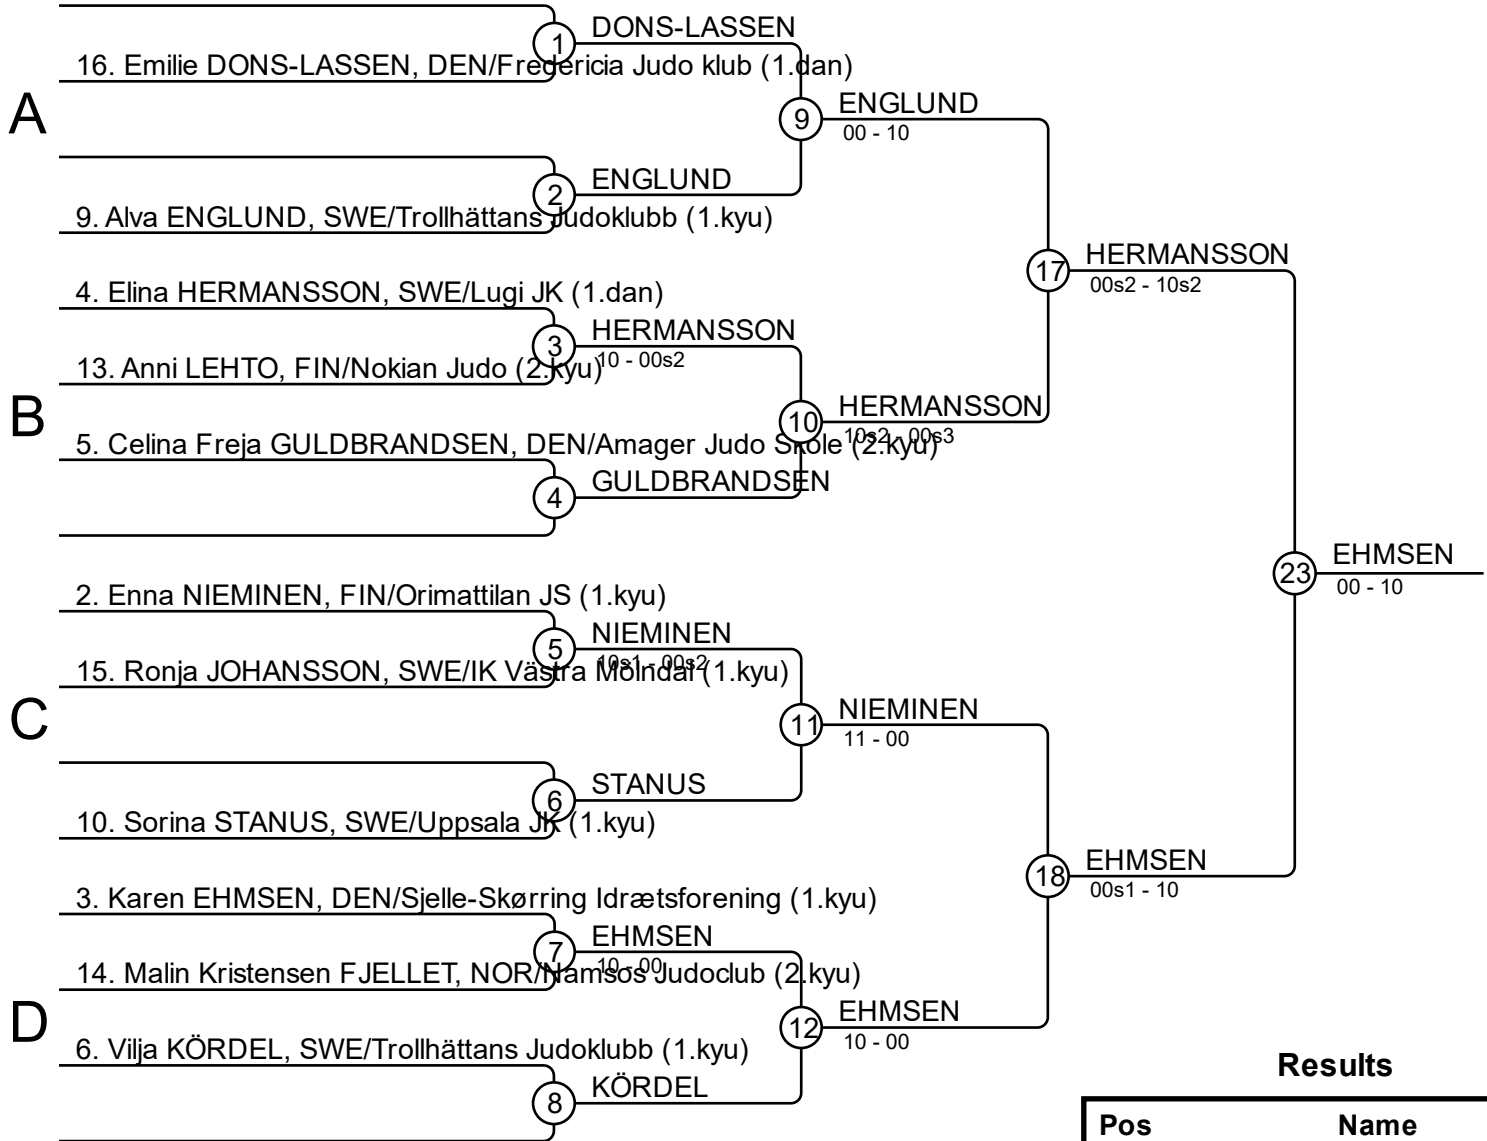

# BSC 7.-8.12.2024 Orimattila W20-70

Competitors: 11