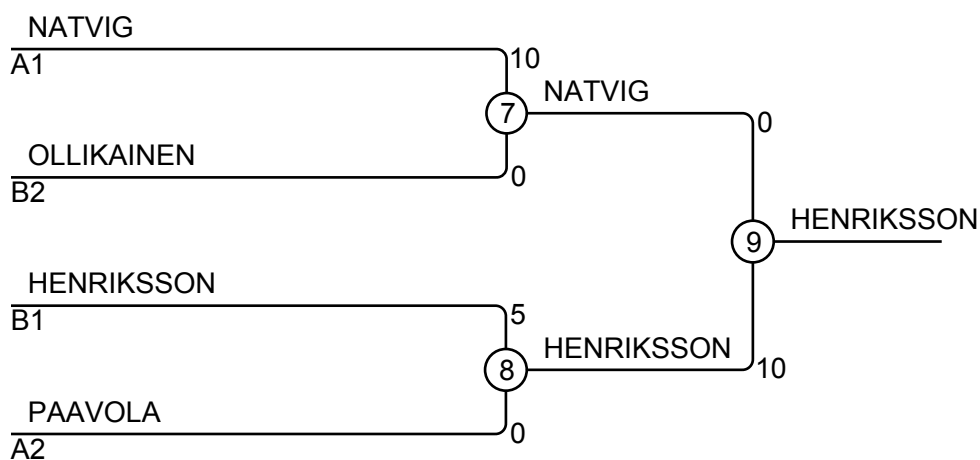

NORDIC Judo 24-25.5.2014 Orimattila G18-48

Competitors: 6

Competitors A

#	Name	Club	1	2	3	Wins	Pts	Pos
1	SANDELL Christina	FIN				0	0	3
2	NATVIG Vanja	SWE	10		5	2	15	1
3	PAAVOLA Liina	FIN	5			1	5	2

Matches A

Match	White	Blue	Result	Time
1	SANDELL Christina 1 2	NATVIG Vanja	0 - 10	3:24
3	SANDELL Christina 1 3	PAAVOLA Liina	0 - 5	4:00
5	NATVIG Vanja 2 3	PAAVOLA Liina	5 - 0	4:00

Competitors B

#	Name	Club	4	5	6	Wins	Pts	Pos
4	MÄKELÄ Julia	FIN				0	0	3
5	HENRIKSSON Emma	SWE	10		10	2	20	1
6	OLLIKAINEN Ella	FIN	10			1	10	2

Matches B

Match	White	Blue	Result	Time
2	MÄKELÄ Julia 4 5	HENRIKSSON Emma	0 - 10	0:07
4	MÄKELÄ Julia 4 6	OLLIKAINEN Ella	0 - 10	0:40
6	HENRIKSSON Emma 5 6	OLLIKAINEN Ella	10 - 0	0:15

Results

Pos	Name
1	HENRIKSSON Emma, SWE
2	NATVIG Vanja, SWE
3	OLLIKAINEN Ella, FIN
3	PAAVOLA Liina, FIN